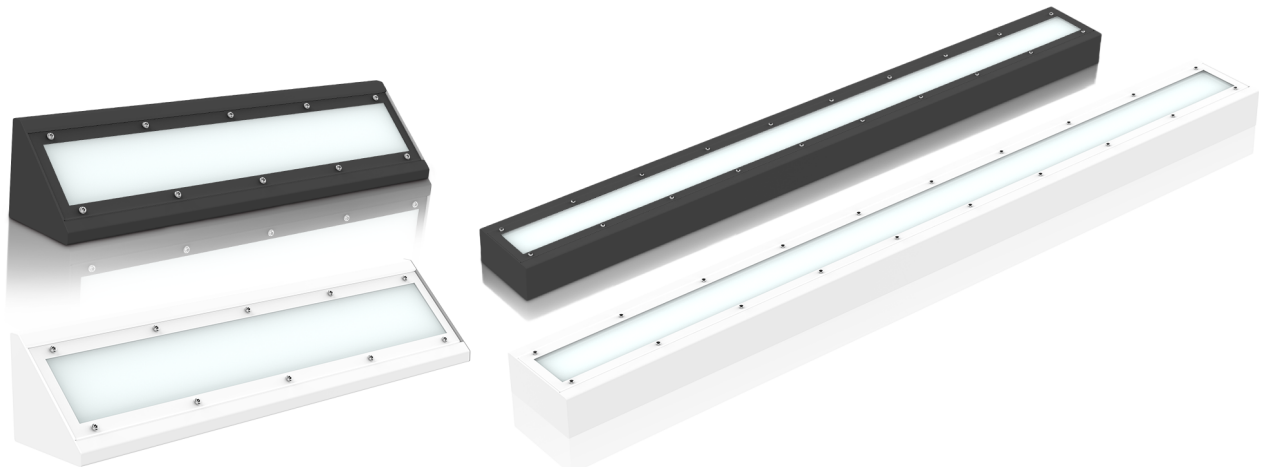

Ultraendure

Wattage Switchable CCT Vandal Resistant Batten

Ultra Endure 25-60W LED CCT Anti-Ligature 5ft Black Batten Cornice in Emergency with Dali Dimming

Part Code: 70193

The Ultra Endure LED Batten is CCT and anti-ligature, available in both Black and White. Also available in emergency and with Dali Dimming.

7 Year
Guarantee

IP65
Rated

220/240
Volts

Wattage
Switchable

Wattage Switchable CCT Vandal Resistant Batten

Product Category Fittings / Fittings

Application

Product Warranty 7 Years

EAN 5013588701936

Commodity Code 9405423100

Country of Origin CN

Technical Specification

Watts (W)	25/33/41/55/60
Equivalent Watts (W)	40/54/66/90
Volts (V)	220/240
Colour Temp (K)	3000/4000/6000
Lumens (lm)	2880-7150
Lumens per Watt (lm/W)	115-119
Candelas (cd)	1130-2756
CRI (Ra)	80
Frequency (Hz)	50/60
LED Drive Current	188-450mA
Energy Consumption (kWh/1000h)	24-63
Life Hours	100000
Switching Cycles	300000
Energy Rating	D
IP Rating	IP65

Packaging Information

Height (mm)	120
Width (mm)	167
Length (mm)	1500
Inner Box Qty	1
Outer Box Qty	2

Wattage Switchable CCT Vandal Resistant Batten

Additional Information

Beam Angle

100°

Email: technical@belllighting.co.uk
Telephone: 01924 893380