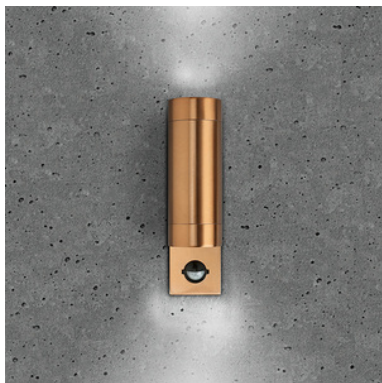

LUNA

Product Category Fittings / Domestic Lighting

Application External Lighting

Product Warranty 3 Years

EAN 5013588104188

Commodity Code 9405423990

Country of Origin CN

Technical Specification

Volts (V)	220/240
Frequency (Hz)	50
Switching Cycles	15000
IP Rating	IP44

Packaging Information

Height (mm)	221
Depth (mm)	112
Single Carton Height (mm)	230
Single Carton Width (mm)	70
Single Carton Depth (mm)	120
Single Carton Weight (kg)	0.9
Individual Volume	0.00193
Outer Box Qty	10
Outer Carton Barcode	1041800000010
Outer Box Height (mm)	260
Outer Box Width (mm)	240
Outer Box Depth (mm)	370
Outer Box Volume	0.02309