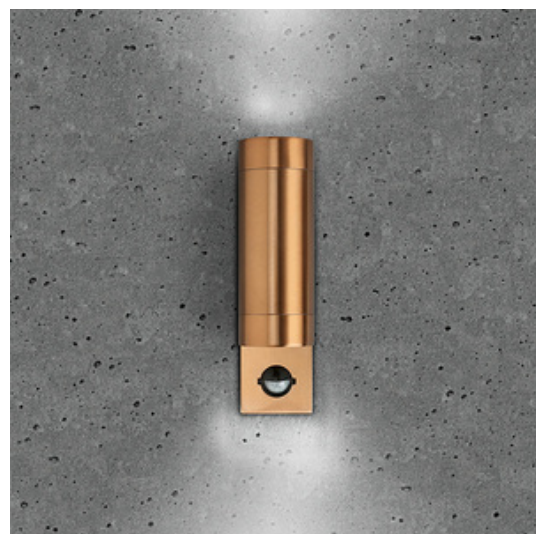

Luna GU10 IP44 Copper Fixed Up/Down Wall Light with PIR

Part Code: 10418

The Luna Outdoor Wall & Spike Lights offer a universal solution ideal for domestic applications. Available in different colour options, the Luna range is ideal for decorative and accent lighting on properties of all shapes and sizes.

- Stainless Steel
- Compatible with GU10 LED and Halogen lamps
- Creates warm, welcoming atmosphere to your outside space
- Dimmable when used with suitable lamp
- Fixed single or twin wall-lights ideal for exterior feature lighting