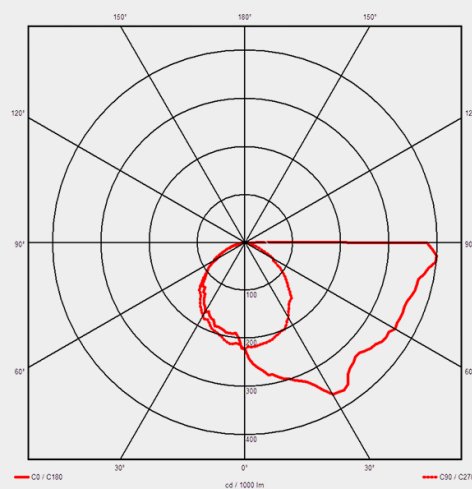

Packaging Information

Height (mm)	230
Width (mm)	310
Depth (mm)	35
Individual Product Weight (kg)	0.83
Single Carton Height (mm)	45
Single Carton Width (mm)	335
Single Carton Depth (mm)	245
Single Carton Weight (kg)	0.93
Individual Volume	0.00369
Outer Box Qty	10
Outer Carton Barcode	09012V2000010
Outer Box Height (mm)	265
Outer Box Width (mm)	350
Outer Box Depth (mm)	470
Outer Box Weight (kg)	10.8
Outer Box Volume	0.04359
Plastic Packaging Weight (kg)	0.01