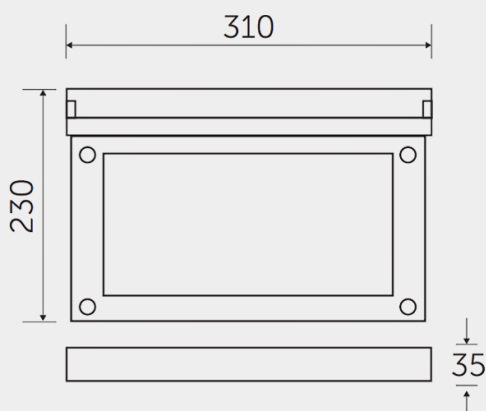

EAN 5013588900056

Commodity Code 8513100000

Country of Origin CN

Technical Specification

Watts (W)	2.5
Equivalent Watts (W)	2.5
Volts (V)	220/240
Colour Temp (K)	6500
Lumens (lm)	70
Lumens per Watt (lm/W)	28
Candelas (cd)	180
CRI (ra)	80
Frequency (Hz)	50/60
LED Drive Current	60mA
Energy Consumption (kWh/1000h)	5
Life Hours	25000
Switching Cycles	15000
Impact Protection	IK6
IP Rating	IP20

Packaging Information

Height (mm)	230
Width (mm)	310
Depth (mm)	35
Individual Product Weight (kg)	0.83
Single Carton Height (mm)	45
Single Carton Width (mm)	335
Single Carton Depth (mm)	245
Single Carton Weight (kg)	0.93
Individual Volume	0.00369
Outer Box Qty	10
Outer Carton Barcode	09012V2000010
Outer Box Height (mm)	265
Outer Box Width (mm)	350
Outer Box Depth (mm)	470
Outer Box Weight (kg)	10.8
Outer Box Volume	0.04359
Plastic Packaging Weight (kg)	0.01