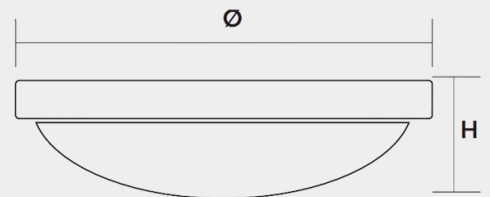

5 Year
Guarantee

50,000
Life Hours

2150
Max Lumens

3
Colours

| | |
|--------------------------|--------------------------|
| Product Category | Fittings / LED Bulkheads |
| Application | LED Bulkhead |
| Product Warranty | 5 Years |
| EAN | 5013588068251 |
| Commodity Code | 9405423100 |
| Country of Origin | CN |

Packaging Information

| | |
|--------------------------------|---------------|
| Height (mm) | 48 |
| Diameter (mm) | 300 |
| Individual Product Weight (kg) | 0.748 |
| Single Carton Height (mm) | 520 |
| Single Carton Width (mm) | 305 |
| Single Carton Depth (mm) | 305 |
| Single Carton Weight (kg) | 0.905 |
| Individual Volume | 0.04837 |
| Inner Box Qty | 1 |
| Outer Box Qty | 10 |
| Outer Carton Barcode | 0682500000010 |
| Outer Box Height (mm) | 325 |
| Outer Box Width (mm) | 570 |
| Outer Box Depth (mm) | 325 |
| Outer Box Weight (kg) | 9.55 |
| Outer Box Volume | 0.06021 |